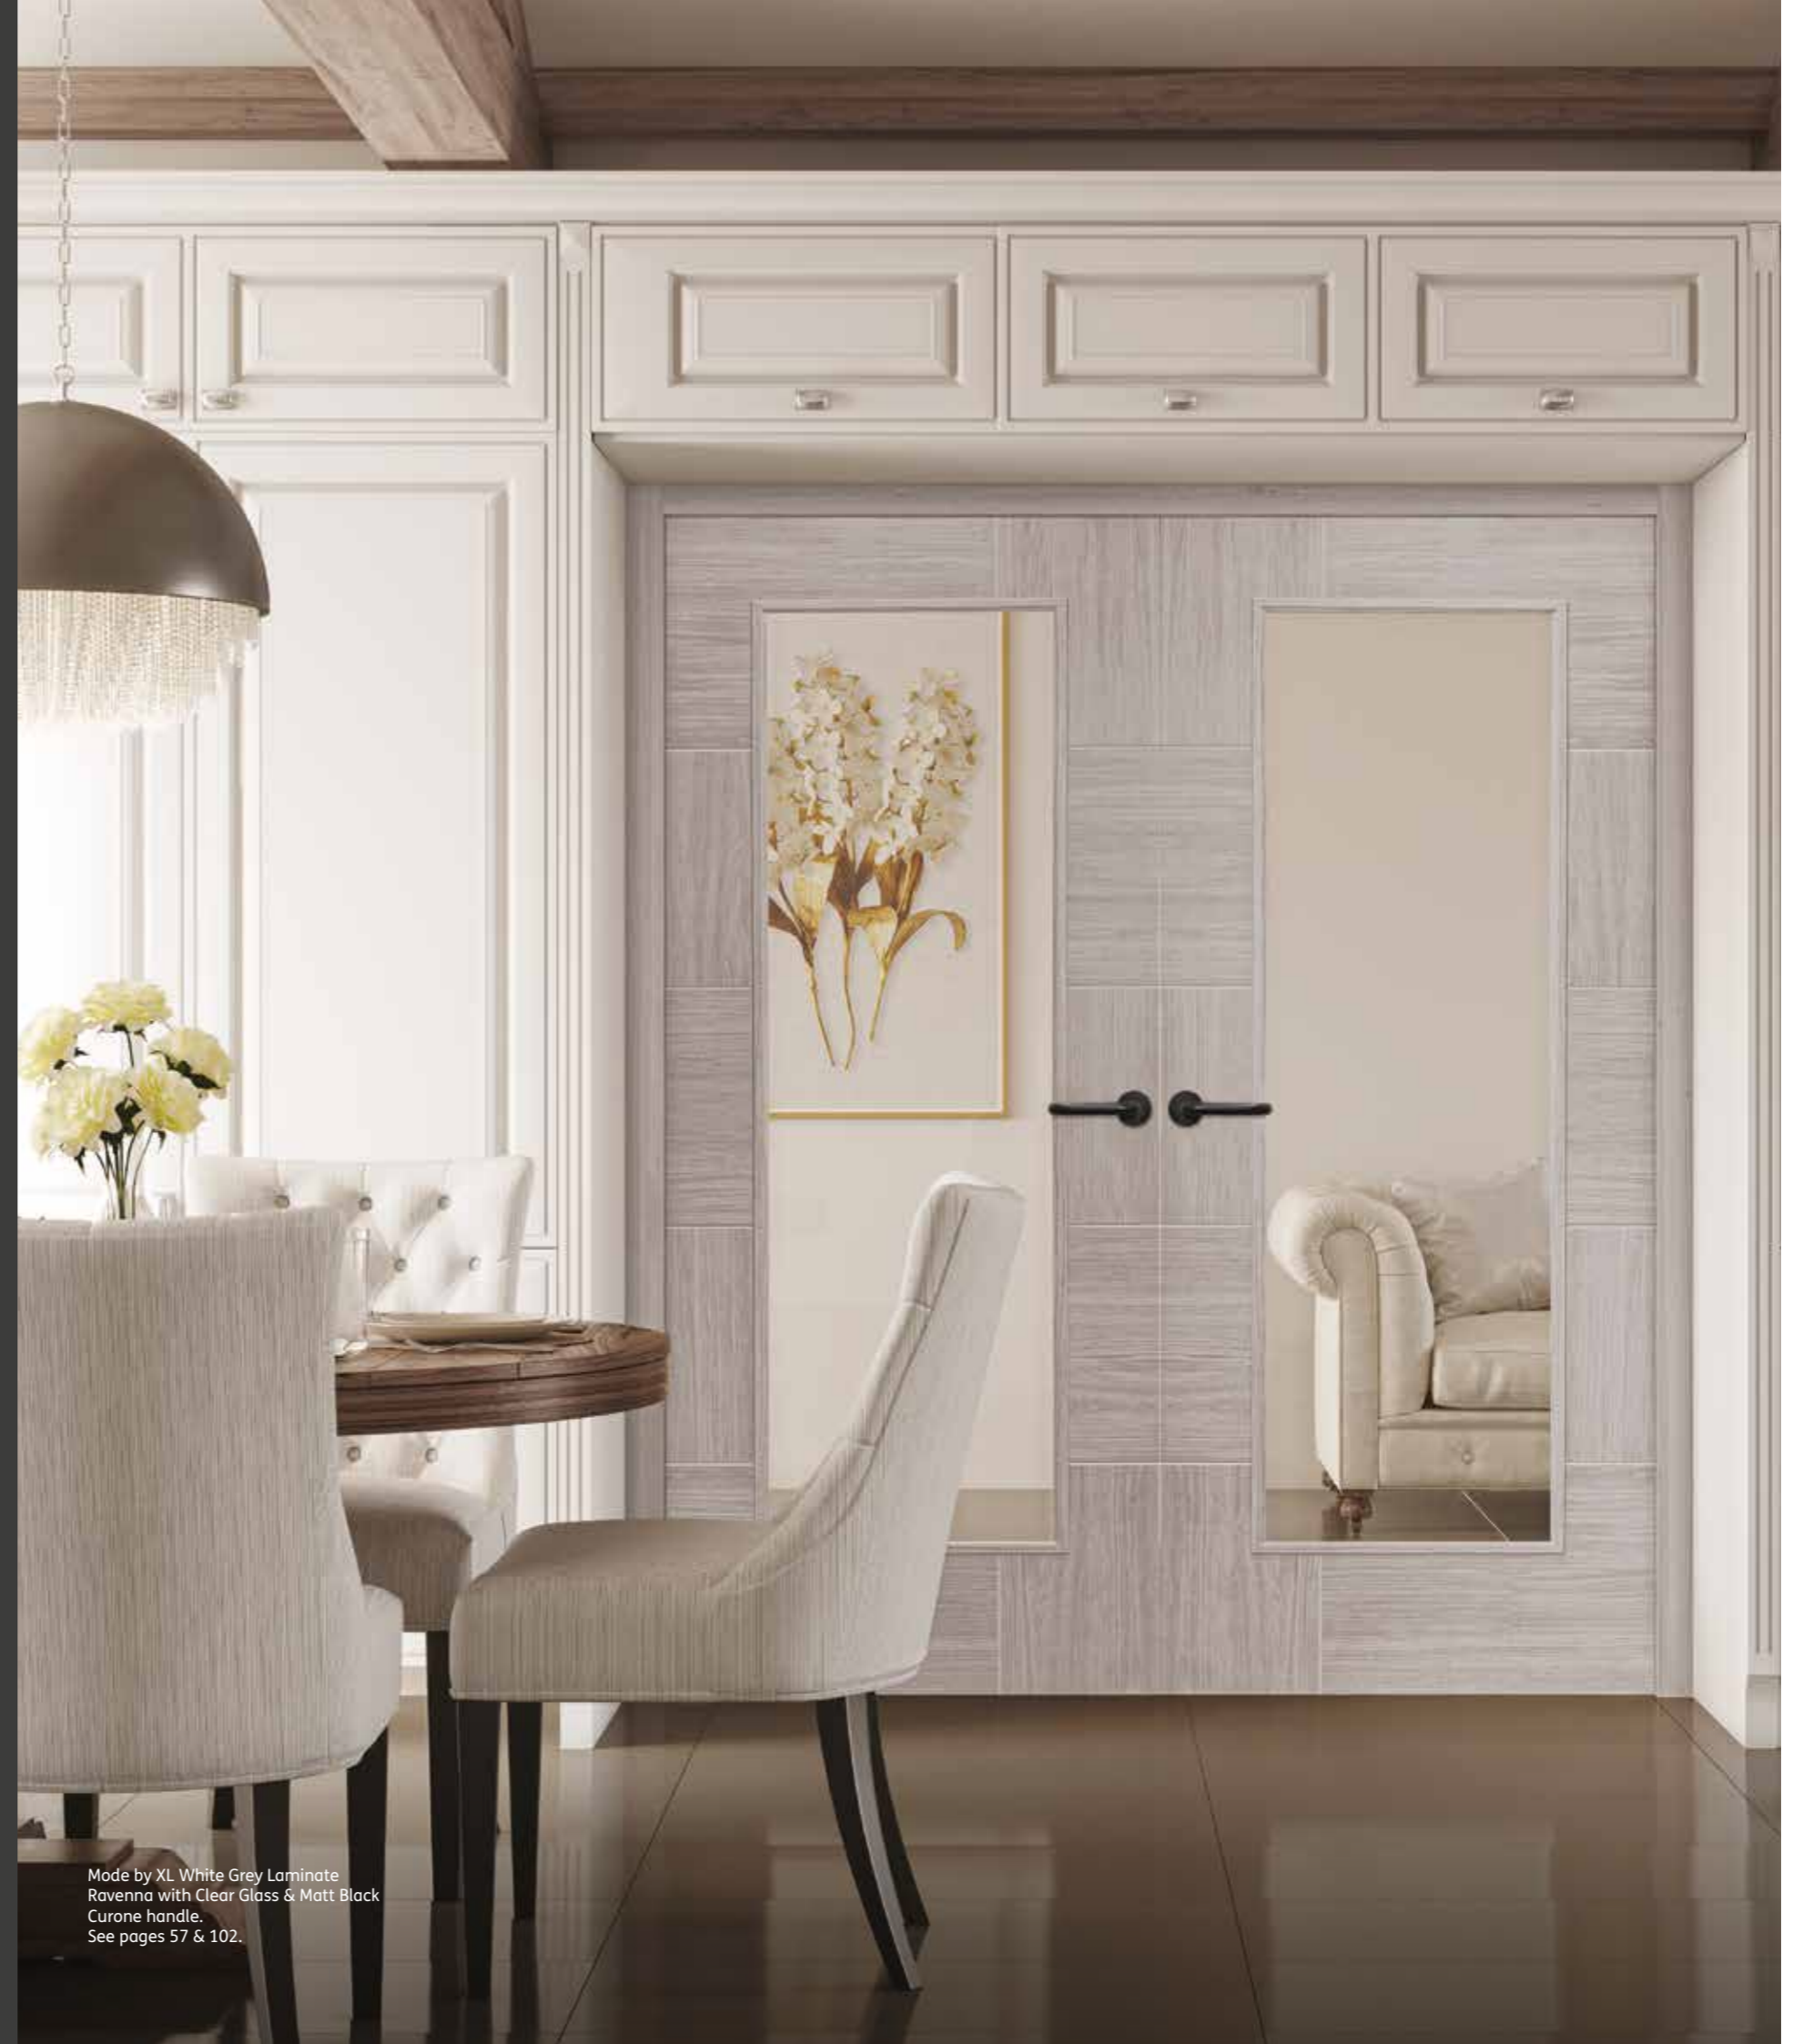

Doors
Interior

Collection
Laminate

Mode by XL

Look great. Feel great. Stay great.

Perfect for modern life, our Mode range of high performance laminates offers maximum style and superb functionality with minimum cost.

Our Mode range has been specially designed to be versatile and resilient. Whether it is keeping muddy paws and sticky fingers at bay or creating a look to impress any visitors, they have superb features ensuring they look great, feel great and stay great.

Uniform finish.

Scratch resistant.

Easy to maintain.

UV light stable.

Pre-Finished.

Ultra hygienic.

Mode by XL White Grey Laminate
Ravenna with Clear Glass & Matt Black
Curone handle.
See pages 57 & 102.