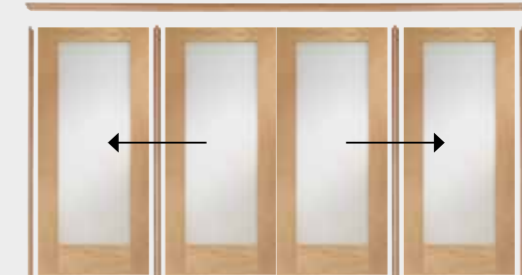

Option 1

2 fixed sidelights and 2 opening doors

Possible door width options:
838 + 838 + 838 + 838mm
838 + 762 + 762 + 838mm
610 + 762 + 762 + 610mm