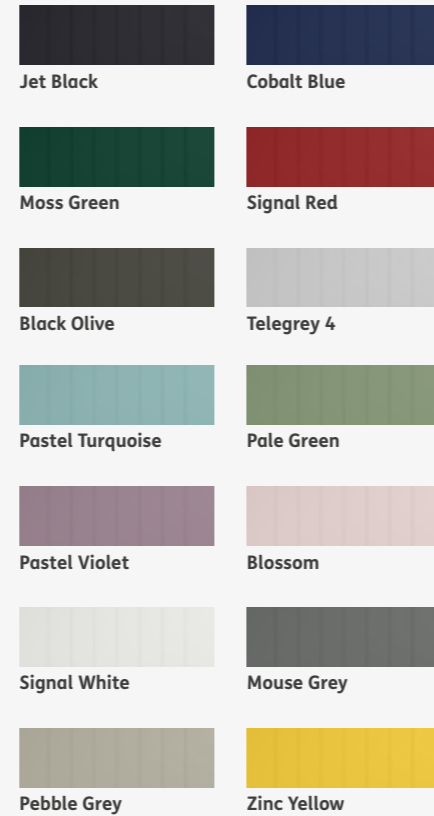

Colours available

Choose from a carefully selected range of styles, from traditional to modern. Whatever you choose, a stunning external door can complement or contrast your home's exterior aesthetic.

Pattern 10 with Clear Glass

White Primed

Code	Size
TRIP1030DG	1981 x 762 x 44mm (30")
TRIP1033DG	1981 x 838 x 44mm (33")

Modena

White Primed

Code	Size
TRIMOD33	1981 x 838 x 44mm (33")

2XG with Clear Glass

White Primed

Code	Size
TRIXG30DG	1981 x 762 x 44mm (30")
TRIXG33DG	1981 x 838 x 44mm (33")

Westminster with Screen Printed Glass

White Primed

Code	Size
TRIWEST33DG	1981 x 838 x 44mm (33")

Suffolk

White Primed

Code	Size
TRISUF33	1981 x 838 x 44mm (33")

Malton with Screen Printed Glass

White Primed

Code	Size
TRIMALT33DG	1981 x 838 x 44mm (33")

Siena with Obscure Glass

White Primed

Code	Size
TRISIE33DG	1981 x 838 x 44mm (33")

Turin with Obscure Glass

White Primed

Code	Size
TRITUR33DG	1981 x 838 x 44mm (33")